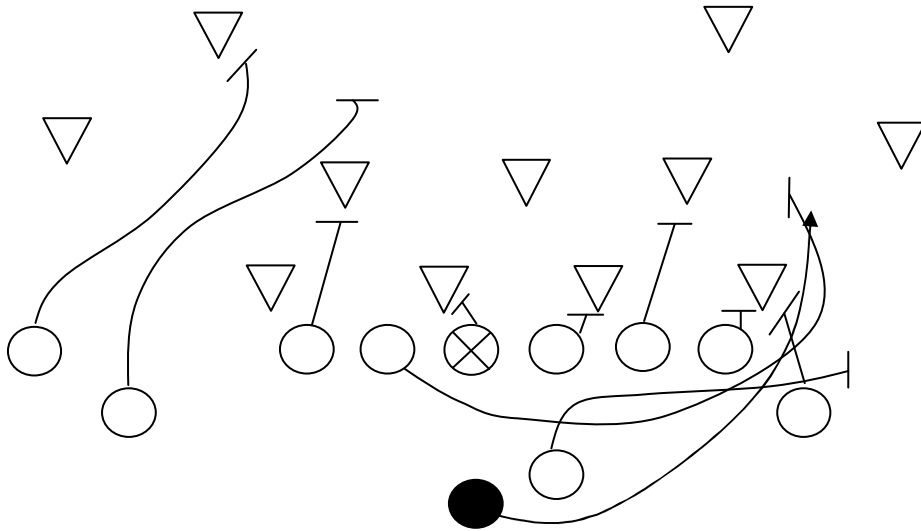

Lead Sweep Follow

VS 5-2

VS 4-3

SE: Cut Off
 PST: Fire – On – Backer
 PSG: Fire – On – Backer
 C: Away – On – Reach
 BSG: Pull, block 1st man past the
 double team
 BST: Reach – On

QB: Carrier; Follow FB, cut off WB's
 block
 LH: Cut off
 RH: Gap – Down – Backer
 FB: Lead, kick out 1st man past WB's
 block
 TE: Fire – On – Backer