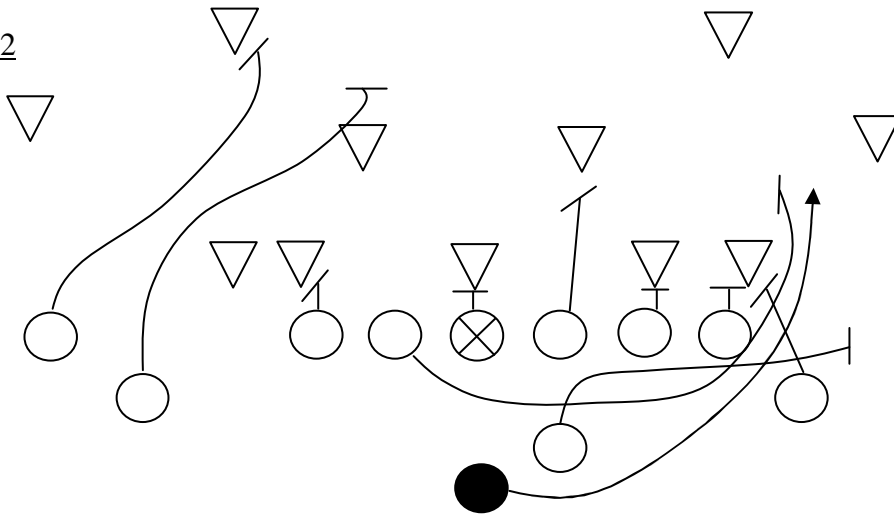

Lead Sweep Follow

VS 5-2

VS 4-3

SE: Cut Off
 PST: Fire – On – Backer
 PSG: Fire – On – Backer
 C: Away – On – Reach
 BSG: Pull, block 1st man past the
 double team
 BST: Reach – On

QB: Carrier; Follow FB, cut off WB's
 block
 LH: Cut off
 RH: Gap – Down – Backer
 FB: Lead, kick out 1st man past WB's
 block
 TE: Fire – On – Backer